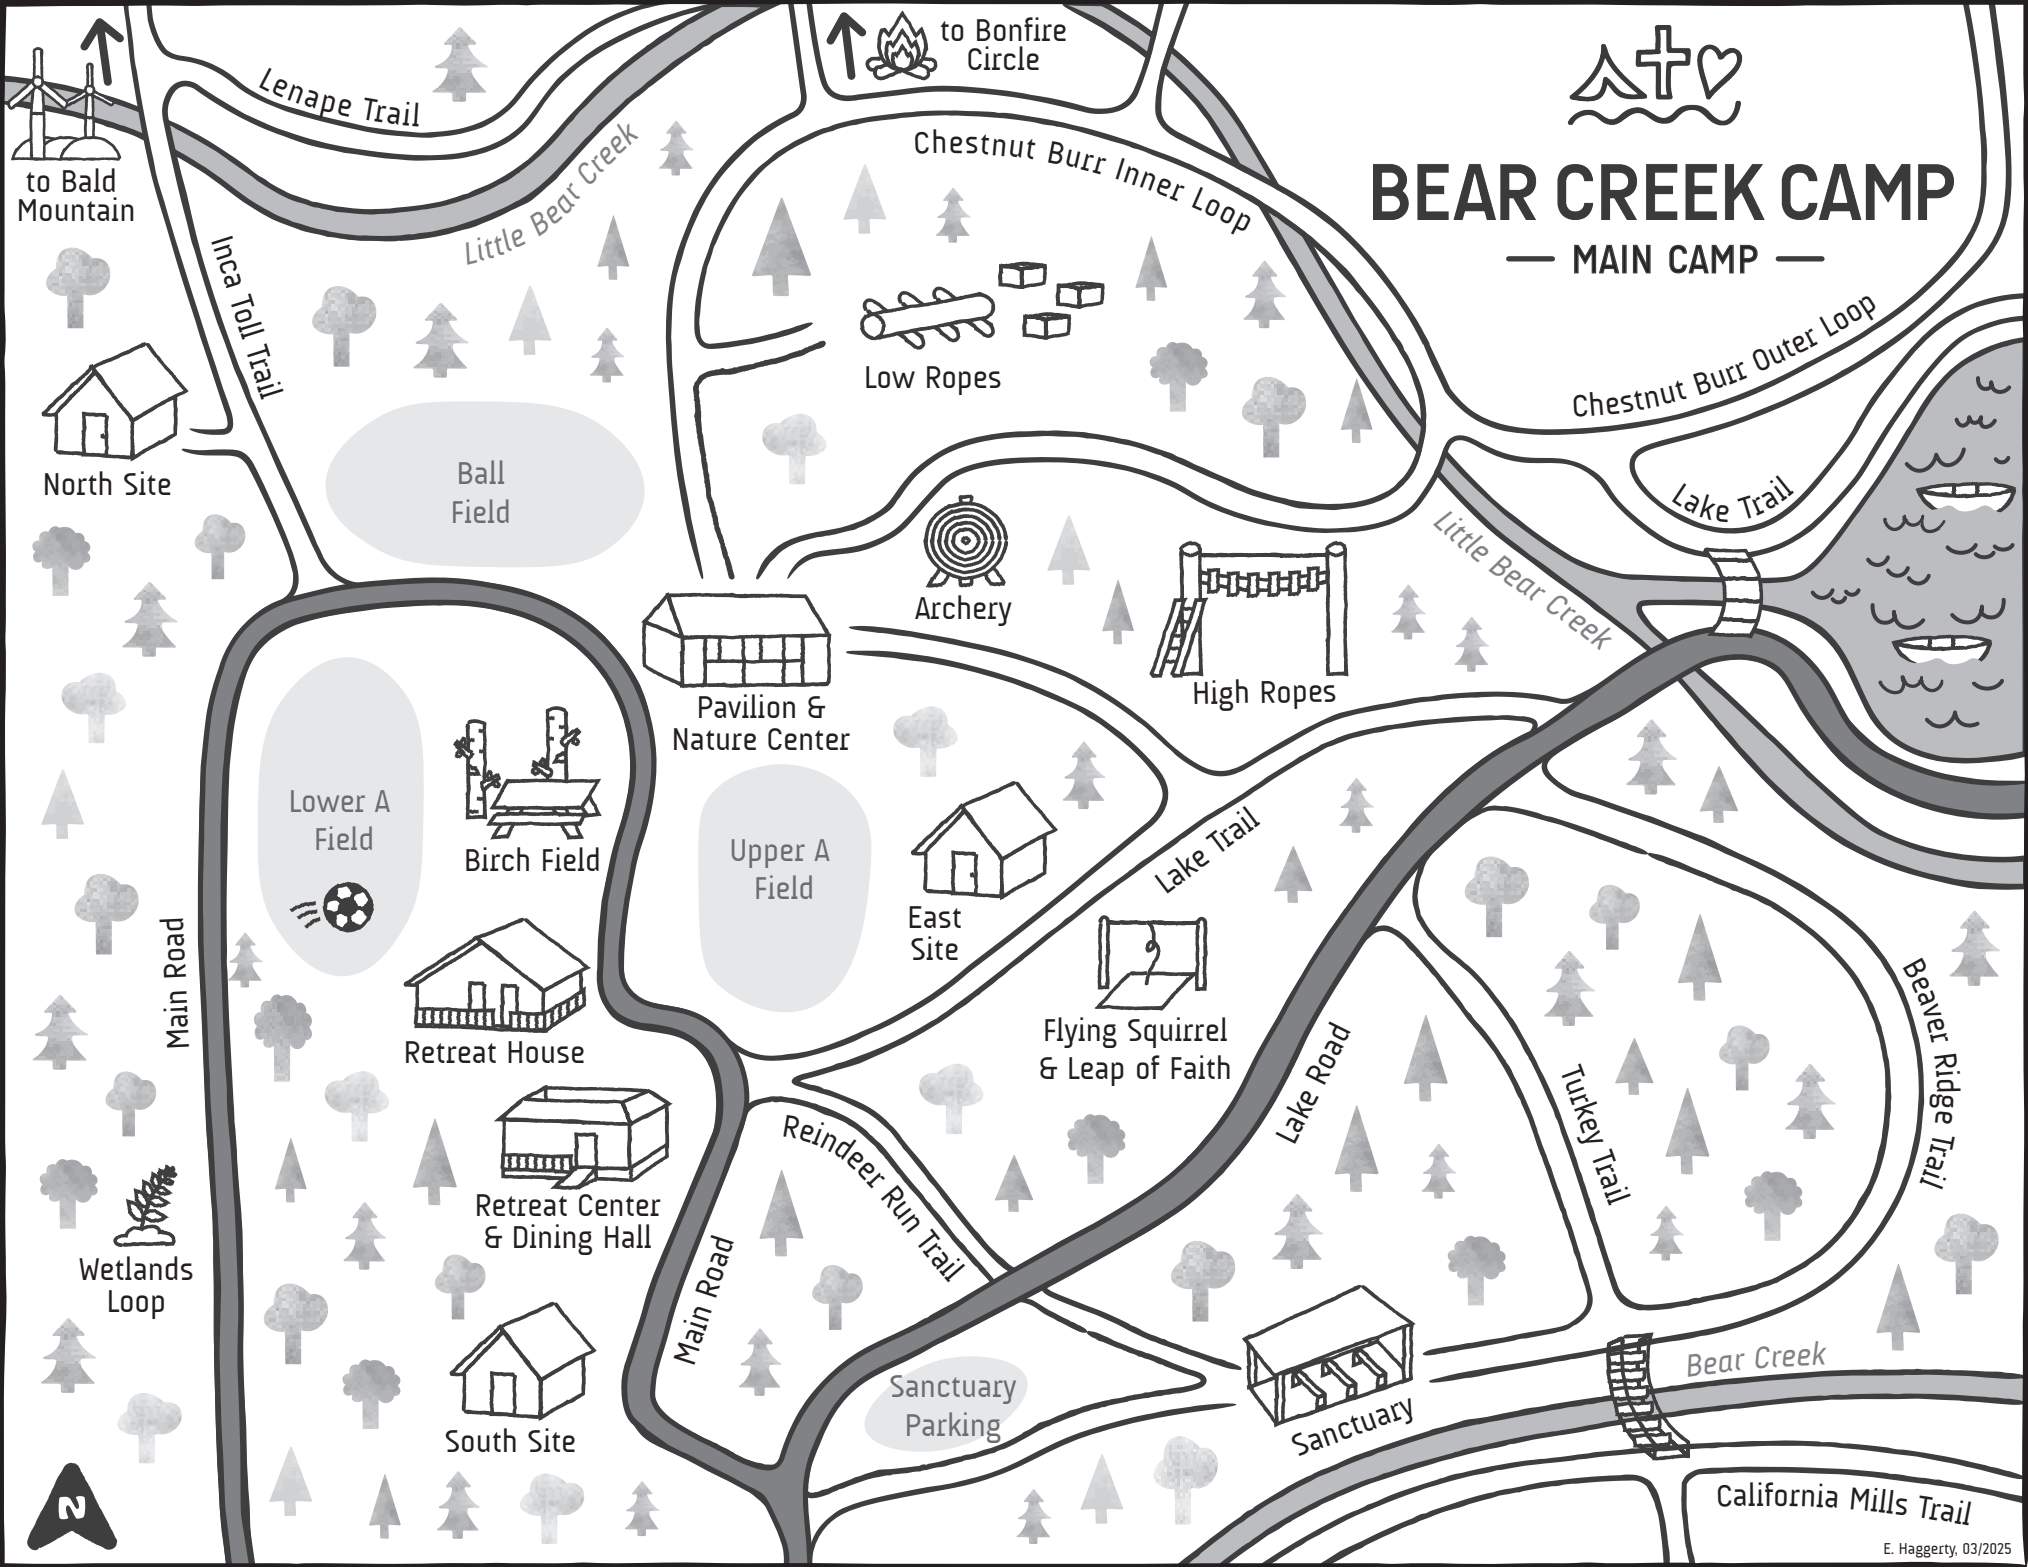

BEAR CREEK CAMP

— MAIN CAMP —

to Bald Mountain

to Bonfire Circle

North Site

Ball Field

Low Ropes

Archery

High Ropes

Pavilion & Nature Center

Lower A Field

Birch Field

Upper A Field

East Site

Flying Squirrel & Leap of Faith

Retreat House

Retreat Center & Dining Hall

Reindeer Run Trail

Wetlands Loop

South Site

Sanctuary Parking

Sanctuary

Bear Creek

California Mills Trail