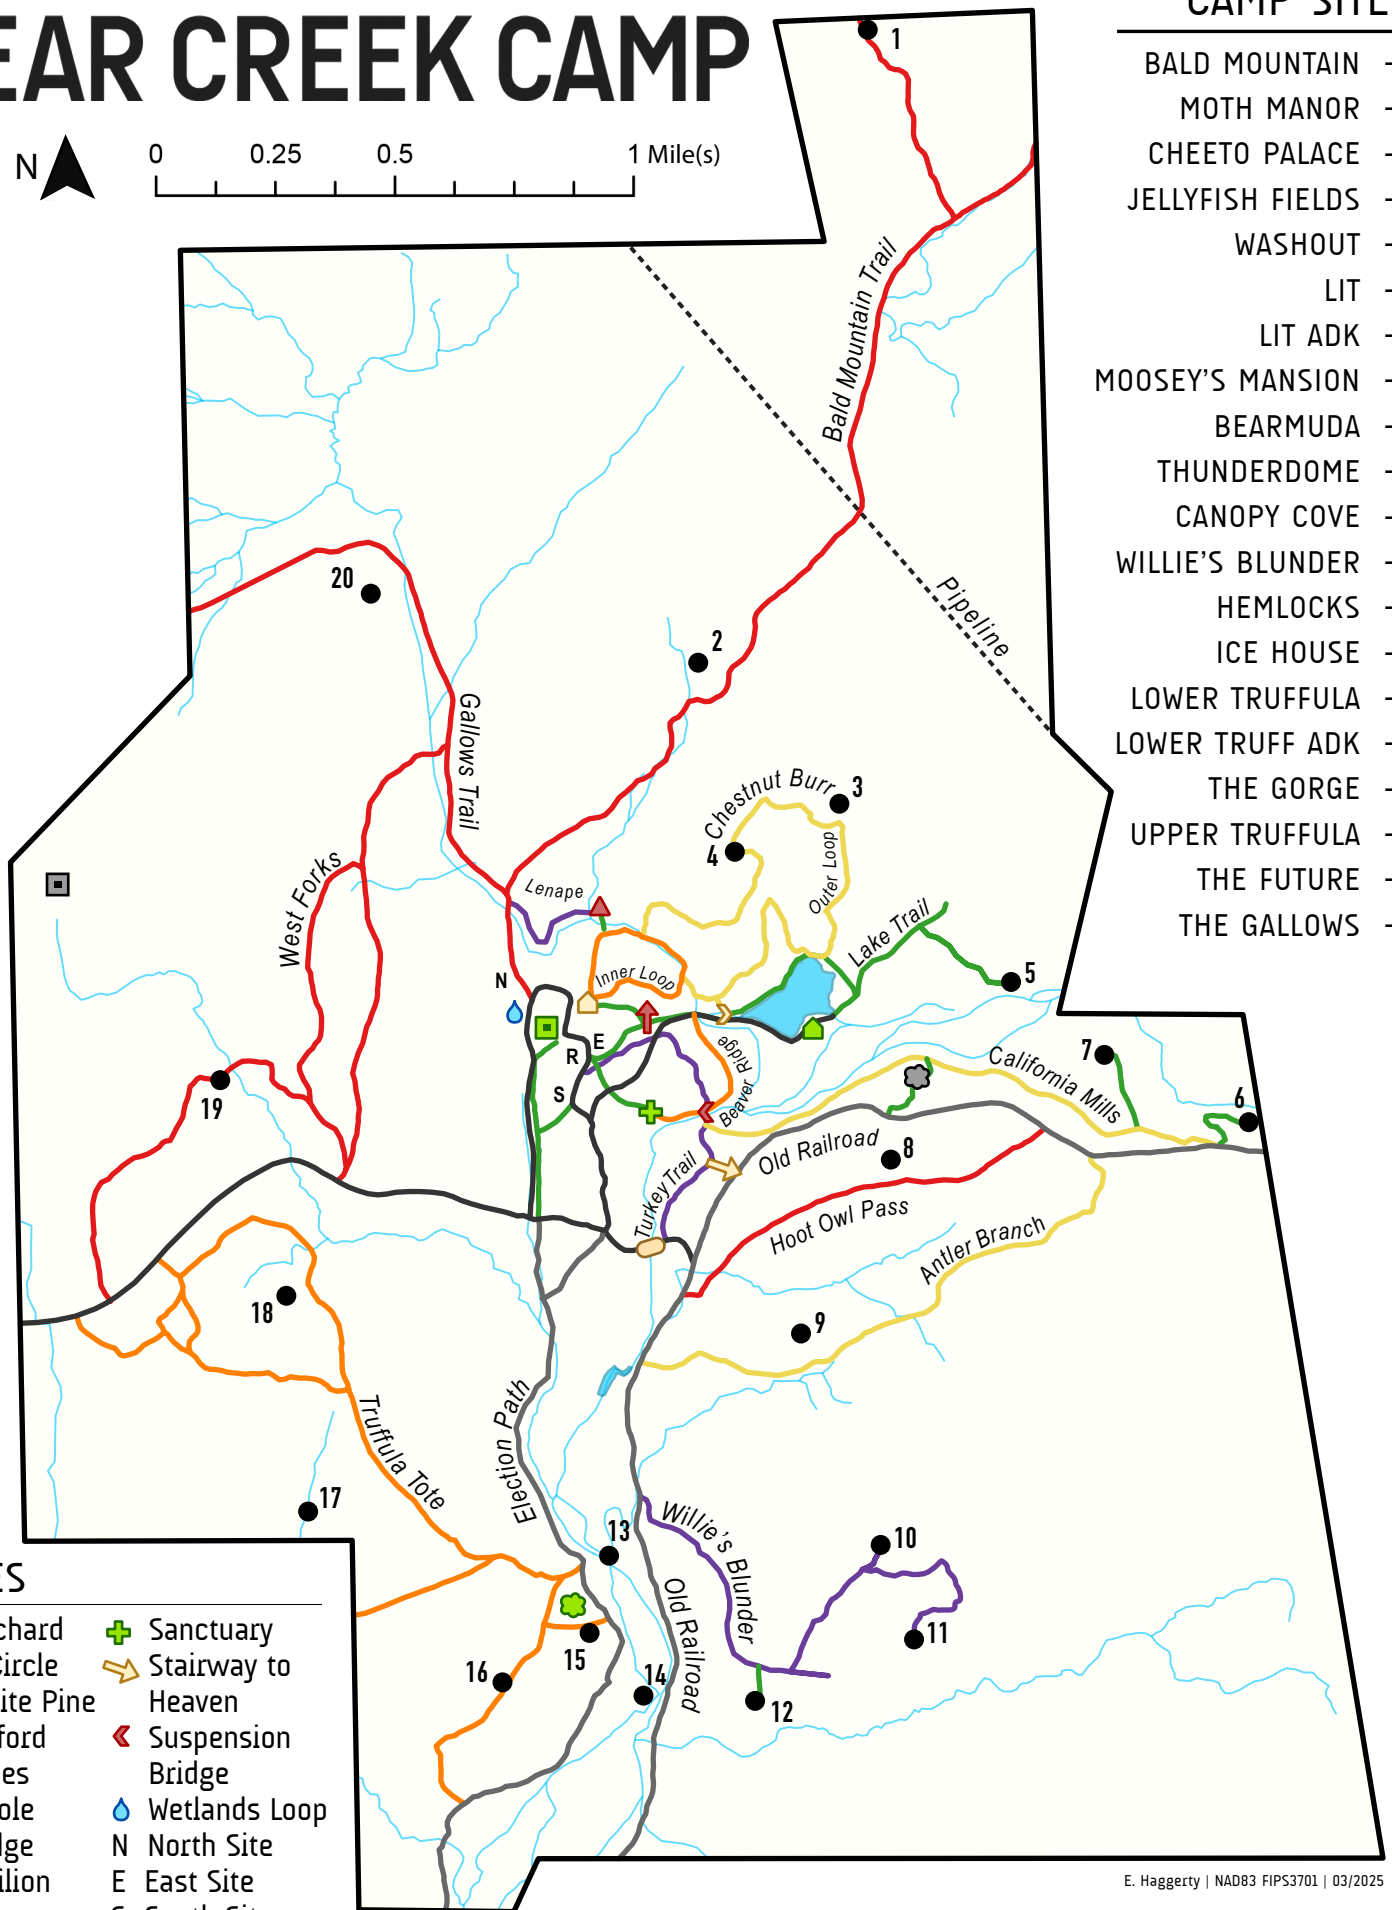

BEAR CREEK CAMP

CAMP SITES

- BALD MOUNTAIN - 1
- MOTH MANOR - 2
- CHEETO PALACE - 3
- JELLYFISH FIELDS - 4
- WASHOUT - 5
- LIT - 6
- LIT ADK - 7
- MOOSEY'S MANSION - 8
- BEARMUDA - 9
- THUNDERDOME - 10
- CANOPY COVE - 11
- WILLIE'S BLUNDER - 12
- HEMLOCKS - 13
- ICE HOUSE - 14
- LOWER TRUFFULA - 15
- LOWER TRUFF ADK - 16
- THE GORGE - 17
- UPPER TRUFFULA - 18
- THE FUTURE - 19
- THE GALLOWS - 20

FEATURES

- 🍏 Apple Orchard
- + Sanctuary
- ▲ Bonfire Circle
- ➡ Stairway to Heaven
- 🌲 Great White Pine
- ◀ Suspension Bridge
- 🦉 The Gulliford
- 🌊 Wetlands Loop
- ↑ High Ropes
- N North Site
- 🏠 Hobbit Hole
- E East Site
- ➡ Lake Bridge
- S South Site
- 🏡 Lake Pavilion
- R Retreat Center
- 🏢 Main Office
- 🏠 Pavilion & Nature Center