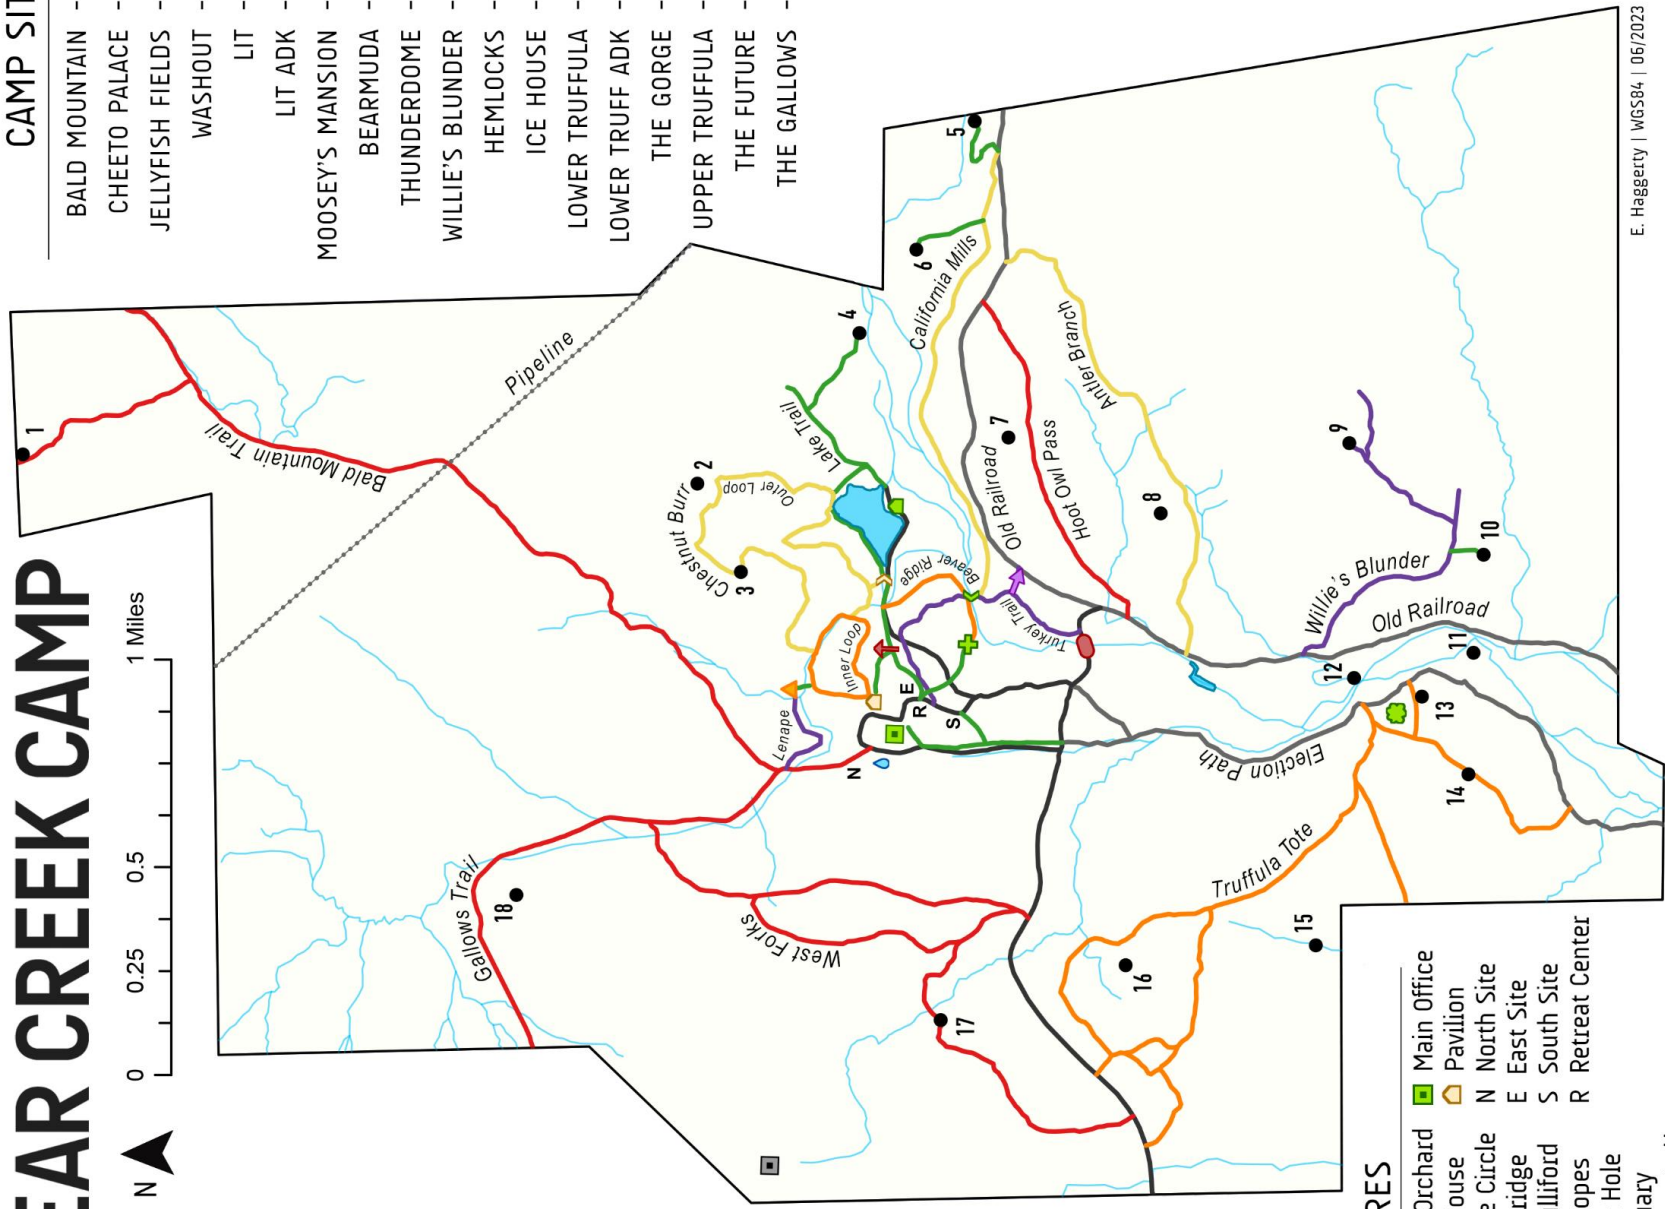

# BEAR CREEK CAMP

## CAMP SITES

- BALD MOUNTAIN - 1
- CHEETO PALACE - 2
- JELLYFISH FIELDS - 3
- WASHOUT - 4
- LIT - 5
- LIT ADK - 6
- MOOSEY'S MANSION - 7
- BEARMUDA - 8
- THUNDERDOME - 9
- WILLIE'S BLUNDER - 10
- HEMLOCKS - 11
- ICE HOUSE - 12
- LOWER TRUFFULA - 13
- LOWER TRUFF ADK - 14
- THE GORGE - 15
- UPPER TRUFFULA - 16
- THE FUTURE - 17
- THE GALLOWES - 18

- ### FEATURES
- Apple Orchard
  - Boat House
  - Bonfire Circle
  - Lake Bridge
  - The Gulliford
  - High Ropes
  - Hobbit Hole
  - Sanctuary
  - Stairway to Heaven
  - Suspension Bridge
  - Wetlands Loop
  - Main Office
  - Pavilion
  - N North Site
  - E East Site
  - S South Site
  - R Retreat Center

E. Haggerty | WGS84 | 06/2023