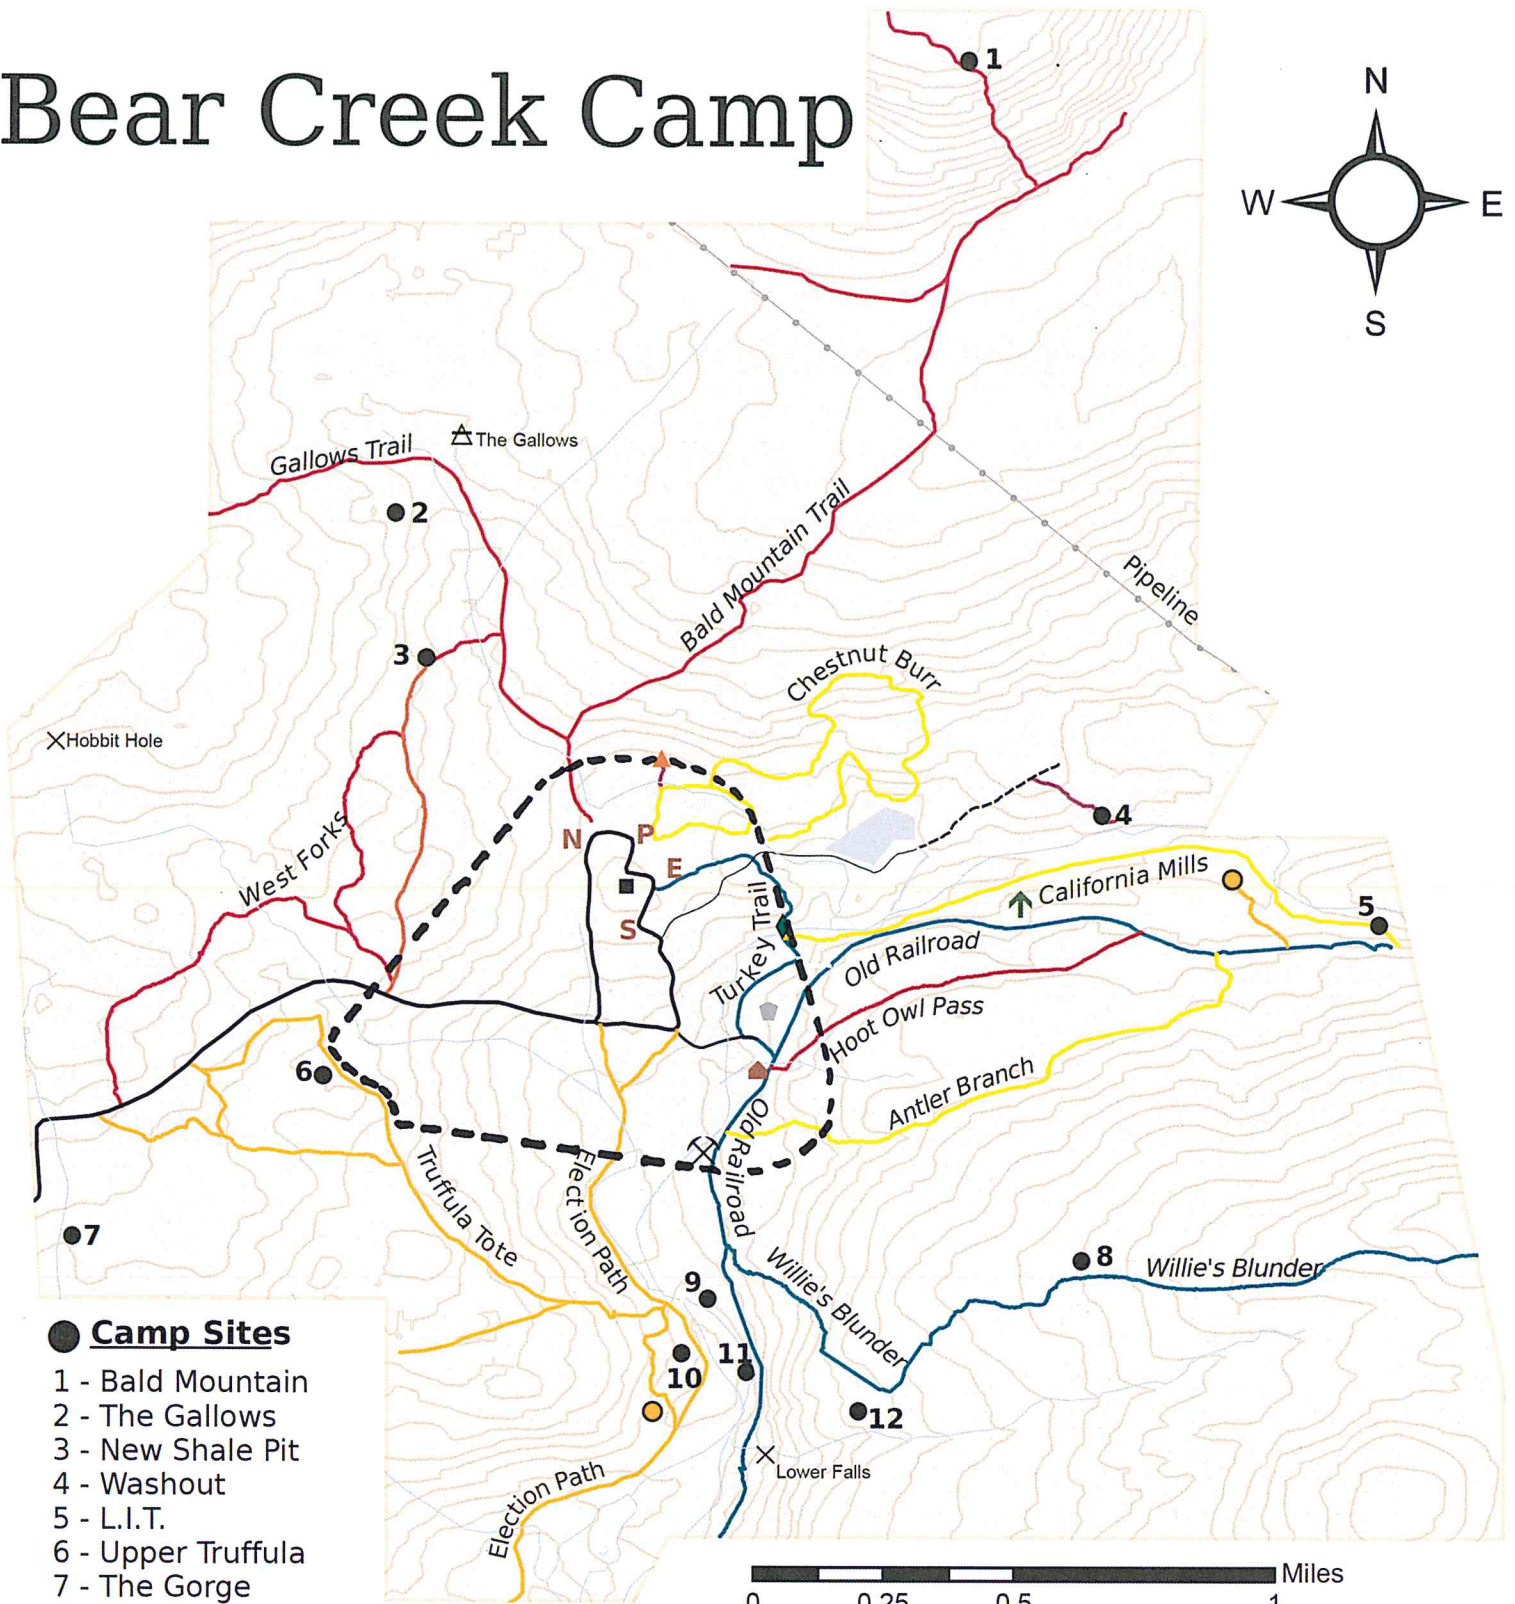

Bear Creek Camp

Camp Sites

- 1 - Bald Mountain
- 2 - The Gallows
- 3 - New Shale Pit
- 4 - Washout
- 5 - L.I.T.
- 6 - Upper Truffula
- 7 - The Gorge
- 8 - Thunderdome
- 9 - Ice House
- 10 - Lower Truffula
- 11 - Hemlocks
- 12 - Willie's Blunder

Legend

- | | |
|-------------------------|--|
| N - North Site | ◆ - Suspension Bridge |
| E - East Site | ▲ - The Old Lodge |
| S - South Site | ⊗ - Old Shale Pit |
| P - Pavilion | ↑ - The Great White Pine |
| ■ - Cabins | ▲ - Bonfire Circle |
| ● - Adirondack Shelters | ■ - The Old Pavilion |
| - - - | - - - No Hunting Zone (Marked by White Diamonds) |